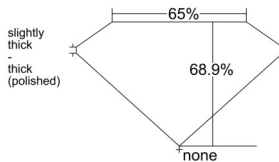

GIA®

FACSIMILE

GIA REPORT 1529970223

Verify this report at GIA.edu

GIA NATURAL DIAMOND DOSSIER®

July 30, 2025
GIA Report Number 1529970223
Shape and Cutting Style ..... Emerald Cut
Measurements ..... 5.99 x 4.51 x 3.11 mm

GRADING RESULTS

Carat Weight ..... 0.81 carat
Color Grade ..... G
Clarity Grade VS2

ADDITIONAL GRADING INFORMATION

Polish ..... Excellent
Symmetry ..... Very Good
Fluorescence ..... None
Clarity Characteristics..... Crystal, Cloud, Feather
Inscription(s): GIA 1529970223

PROPORTIONS

Profile not to actual proportions

GRADING SCALES

GIA COLOR SCALE		GIA CLARITY SCALE			
COLORLESS	D	VERY VERY SLIGHTLY INCLUDED	FLAWLESS		
	E		INTERNALLY FLAWLESS		
	F		VVS₁		
	NEAR COLORLESS	G	VERY SLIGHTLY INCLUDED	VVS₂	
		H		VS₁	
		FAINT	I	SLIGHTLY INCLUDED	VS₂
			J		SI₁
			K	INCLUDED	SI₂
	LIGHT	L	INCLUDED	I₁	
		M		I₂	
N		I₃			
O					
P					
Q					
R