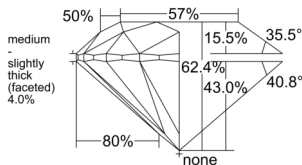

GIA®

FACSIMILE

GIA REPORT 1529980341

Verify this report at GIA.edu

GIA NATURAL DIAMOND DOSSIER®

August 01, 2025
GIA Report Number 1529980341
Shape and Cutting Style ..... Round Brilliant
Measurements ..... 4.71 - 4.74 x 2.95 mm

GRADING RESULTS

Carat Weight ..... 0.41 carat
Color Grade ..... F
Clarity Grade VVS1
Cut Grade ..... Excellent

ADDITIONAL GRADING INFORMATION

Polish ..... Excellent
Symmetry ..... Excellent
Fluorescence ..... Medium Blue
Clarity Characteristics ..... Cloud, Feather
Inscription(s): GIA 1529980341

PROPORTIONS

Profile to actual proportions

GRADING SCALES

GIA COLOR SCALE	GIA CLARITY SCALE	GIA CUT SCALE	
D	FLAWLESS	EXCELLENT	
E	INTERNALLY FLAWLESS		
F		VVS₁	VERY GOOD
G	VVS₂		
H	VS₁	GOOD	
I	VS₂		
J	SI₁	FAIR	
K	SI₂		
L	I₁	POOR	
M			
N			
O	I₂		
P			
Q			
R	I₃		
S			
T			
U			
V			
W			
X			
Y			
Z