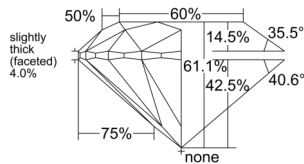

GIA®

FACSIMILE

GIA REPORT 1529999516

Verify this report at GIA.edu

GIA NATURAL DIAMOND DOSSIER®

August 01, 2025
GIA Report Number 1529999516
Shape and Cutting Style ..... Round Brilliant
Measurements ..... 5.43 - 5.46 x 3.33 mm

GRADING RESULTS

Carat Weight ..... 0.62 carat
Color Grade ..... H
Clarity Grade S11
Cut Grade ..... Excellent

ADDITIONAL GRADING INFORMATION

Polish ..... Excellent
Symmetry ..... Excellent
Fluorescence ..... None
Clarity Characteristics ..... Crystal
Inscription(s): GIA 1529999516

PROPORTIONS

Profile to actual proportions