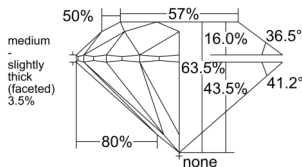

GIA®

FACSIMILE

GIA REPORT 1533022141

Verify this report at GIA.edu

GIA NATURAL DIAMOND DOSSIER®

August 04, 2025
GIA Report Number 1533022141
Shape and Cutting Style ..... Round Brilliant
Measurements ..... 5.04 - 5.08 x 3.22 mm

GRADING RESULTS

Carat Weight ..... 0.51 carat
Color Grade ..... H
Clarity Grade VS1
Cut Grade ..... Excellent

ADDITIONAL GRADING INFORMATION

Polish ..... Excellent
Symmetry ..... Excellent
Fluorescence ..... None
Clarity Characteristics ..... Cloud, Feather, Pinpoint
Inscription(s): GIA 1533022141

PROPORTIONS

Profile to actual proportions