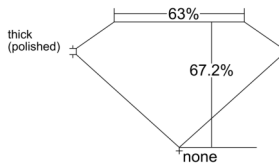

GIA®

FACSIMILE

GIA REPORT 1533056881

Verify this report at GIA.edu

GIA NATURAL DIAMOND DOSSIER®

August 07, 2025
GIA Report Number 1533056881
Shape and Cutting Style ..... Square Emerald Cut
Measurements ..... 4.34 x 4.25 x 2.86 mm

GRADING RESULTS

Carat Weight ..... 0.50 carat
Color Grade ..... F
Clarity Grade VVS1

ADDITIONAL GRADING INFORMATION

Polish ..... Excellent
Symmetry ..... Very Good
Fluorescence ..... None
Clarity Characteristics..... Pinpoint, Cavity
Inscription(s): GIA 1533056881

PROPORTIONS

Profile not to actual proportions

GRADING SCALES

GIA COLOR SCALE		GIA CLARITY SCALE			
COLORLESS	D	VERY VERY SLIGHTLY INCLUDED	FLAWLESS		
	E		INTERNALLY FLAWLESS		
	F	VERY SLIGHTLY INCLUDED	VVS₁		
	G		VVS₂		
	H		VS₁		
	NEAR COLORLESS	I	SLIGHTLY INCLUDED	VS₂	
		J		SI₁	
		FAINT	K	INCLUDED	SI₂
			L		I₁
			M		I₂
VERT LIGHT	N	LIGHT	I₃		
	O				
	P				
	Q				
	R				
	S