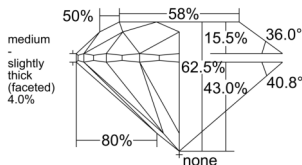

GIA®

FACSIMILE

GIA REPORT 1533065163

Verify this report at GIA.edu

GIA NATURAL DIAMOND DOSSIER®

August 08, 2025
GIA Report Number 1533065163
Shape and Cutting Style ..... Round Brilliant
Measurements ..... 5.60 - 5.66 x 3.52 mm

GRADING RESULTS

Carat Weight ..... 0.70 carat
Color Grade ..... G
Clarity Grade S11
Cut Grade ..... Excellent

ADDITIONAL GRADING INFORMATION

Polish ..... Excellent
Symmetry ..... Very Good
Fluorescence ..... None
Clarity Characteristics..... Crystal, Feather, Needle, Cavity
Inscription(s): GIA 1533065163

PROPORTIONS

GRADING SCALES

GIA COLOR SCALE

COLOREDNESS	D
	E
	F
	G
	H
	I
	J
NEAR COLORLESS	K
	L
FAIN	M
	N
	O
	P
VERY LIGHT	Q
	R
	S
	T
	U
	V
	W
	X
	Y
LIGHT	Z

GIA CLARITY SCALE

FLAWLESS	INTERNAL FLAWLESS	
		FLAWLESS
VERY VERY SLIGHTLY INCLUDED	VVS₁	
	VVS₂	
VERY SLIGHTLY INCLUDED	VS₁	
	VS₂	
SLIGHTLY INCLUDED	SI₁	
	SI₂	
INCLUDED	I₁	
	I₂	
	I₃	

GIA CUT SCALE

EXCELLENT
VERY GOOD
GOOD
FAIR
POOR