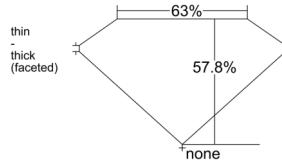

GIA®

FACSIMILE

GIA REPORT 1533107754

Verify this report at GIA.edu

GIA NATURAL DIAMOND DOSSIER®

August 13, 2025
GIA Report Number 1533107754
Shape and Cutting Style ..... Pear Brilliant
Measurements ..... 7.56 x 4.43 x 2.57 mm

GRADING RESULTS

Carat Weight ..... 0.50 carat
Color Grade ..... E
Clarity Grade VVS1

ADDITIONAL GRADING INFORMATION

Polish ..... Very Good
Symmetry ..... Very Good
Fluorescence ..... Strong Blue
Clarity Characteristics ..... Pinpoint, Feather
Inscription(s): GIA 1533107754

PROPORTIONS

Profile not to actual proportions

GRADING SCALES

GIA COLOR SCALE		GIA CLARITY SCALE			
COLORLESS	D	VERY VERY SLIGHTLY INCLUDED	FLAWLESS		
	E		INTERNALLY FLAWLESS		
	F	VERY SLIGHTLY INCLUDED	VVS₁		
	G		VVS₂		
	H		VS₁		
	NEAR COLORLESS	I	SLIGHTLY INCLUDED	VS₂	
		J		SI₁	
		FAINT	K	INCLUDED	SI₂
			L		I₁
			M		I₂
VERT LIGHT	N	LIGHT	I₃		
	O				
	P				
	Q				
	R				
	S				
	T				
LIGHT	U				
	V				
	W				
	X				
Y					
Z