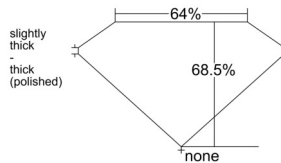

GIA®

FACSIMILE

GIA REPORT 1533132031

Verify this report at GIA.edu

GIA NATURAL DIAMOND DOSSIER®

August 14, 2025
GIA Report Number 1533132031
Shape and Cutting Style ..... **Square Emerald Cut**
Measurements ..... **4.60 x 4.51 x 3.09 mm**

GRADING RESULTS

Carat Weight ..... **0.60 carat**
Color Grade ..... **G**
Clarity Grade **S11**

ADDITIONAL GRADING INFORMATION

Polish ..... **Excellent**
Symmetry ..... **Excellent**
Fluorescence ..... **None**
Clarity Characteristics ..... **Crystal, Cloud**
Inscription(s): **GIA 1533132031**

PROPORTIONS

Profile not to actual proportions

GRADING SCALES

GIA COLOR SCALE		GIA CLARITY SCALE			
COLORLESS	D	VERY VERY SLIGHTLY INCLUDED	FLAWLESS		
	E		INTERNALLY FLAWLESS		
	F	VERY SLIGHTLY INCLUDED	VVS₁		
	G		VVS₂		
	H		VS₁		
	NEAR COLORLESS	I	SLIGHTLY INCLUDED	VS₂	
		J		S1₁	
		FAINT	K	INCLUDED	S1₂
			L		I₁
			M		I₂
VERT LIGHT	N	LIGHT	I₃		
	O				
	P				
	Q				
	R