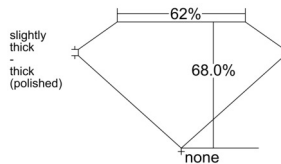

GIA®

FACSIMILE

GIA REPORT 1533136352

Verify this report at GIA.edu

GIA NATURAL DIAMOND DOSSIER®

August 16, 2025
GIA Report Number 1533136352
Shape and Cutting Style ..... **Cut-Cornered Rectangular Modified Brilliant**
Measurements ..... 5.35 x 3.86 x 2.63 mm

GRADING RESULTS

Carat Weight ..... 0.50 carat
Color Grade ..... D
Clarity Grade VS1

ADDITIONAL GRADING INFORMATION

Polish ..... Excellent
Symmetry ..... Excellent
Fluorescence ..... Faint
Clarity Characteristics..... **Crystal, Pinpoint, Indented Natural**
Inscription(s): GIA 1533136352

PROPORTIONS

Profile not to actual proportions

GRADING SCALES

GIA COLOR SCALE		GIA CLARITY SCALE		
NEAR COLORLESS	D	VERY VERY SLIGHTLY INCLUDED	FLAWLESS	
	E		INTERNALLY FLAWLESS	
	F	VERY SLIGHTLY INCLUDED	VVS₁	
	G		VVS₂	
	H		VS₁	
	FAINT	I	SLIGHTLY INCLUDED	VS₂
		J		SI₁
		K	INCLUDED	SI₂
		L		I₁
		M		I₂
LIGHT	N		I₃	
	O			
	P			
	Q			
	R			
	S			
	T			
	U			
	V			
	W			
	X			
	Y			
	Z