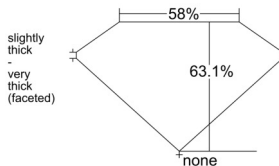

GIA®

FACSIMILE

GIA REPORT 1533193871

Verify this report at GIA.edu

GIA NATURAL DIAMOND DOSSIER®

August 23, 2025
GIA Report Number 1533193871
Shape and Cutting Style ..... Oval Brilliant
Measurements ..... 7.31 x 5.19 x 3.27 mm

GRADING RESULTS

Carat Weight ..... 0.80 carat
Color Grade I
Clarity Grade VS2

ADDITIONAL GRADING INFORMATION

Polish ..... Excellent
Symmetry ..... Excellent
Fluorescence ..... None
Clarity Characteristics ..... Crystal
Inscription(s): GIA 1533193871

PROPORTIONS

Profile not to actual proportions

GRADING SCALES

GIA COLOR SCALE		GIA CLARITY SCALE			
COLORLESS	D	VERY VERY SLIGHTLY INCLUDED	FLAWLESS		
	E		INTERNALLY FLAWLESS		
	F		VVS₁		
	NEAR COLORLESS	G	VERY SLIGHTLY INCLUDED	VVS₂	
		H		VS₁	
		FAINT	I	SLIGHTLY INCLUDED	VS₂
			J		SI₁
	LIGHT	K	INCLUDED	SI₂	
		L		I₁	
		M		I₂	
N		INCLUDED	I₃		
O					
P					
Q					
R					
S					
T					
U					
V					
W					
X					
Y					
Z