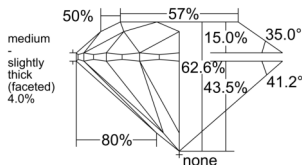

GIA®

FACSIMILE

GIA REPORT 1533216141

Verify this report at GIA.edu

GIA NATURAL DIAMOND DOSSIER®

September 09, 2025
GIA Report Number 1533216141
Shape and Cutting Style ..... Round Brilliant
Measurements ..... 4.32 - 4.35 x 2.71 mm

GRADING RESULTS

Carat Weight ..... 0.31 carat
Color Grade ..... F
Clarity Grade VVS1
Cut Grade ..... Excellent

ADDITIONAL GRADING INFORMATION

Polish ..... Excellent
Symmetry ..... Excellent
Fluorescence ..... None
Clarity Characteristics ..... Cloud
Inscription(s): GIA 1533216141

PROPORTIONS

Profile to actual proportions

GRADING SCALES

GIA COLOR SCALE

COLOREDNESS	D
	E
	F
	G
	H
	I
	J
NEAR COLORLESS	K
	L
Faint	M
	N
	O
	P
	Q
	R
	S
	T
	U
	V
	W
	X
	Y
LIGHT	Z

GIA CLARITY SCALE

FLAWLESS	INTERNAL FLAWLESS	
		FLAWLESS
VERY VERY SLIGHTLY INCLUDED	VVS₁	
	VVS₂	
VERY SLIGHTLY INCLUDED	VS₁	
	VS₂	
SLIGHTLY INCLUDED	SI₁	
	SI₂	
INCLUDED	I₁	
	I₂	
	I₃	

GIA CUT SCALE

EXCELLENT
VERY GOOD
GOOD
FAIR
POOR