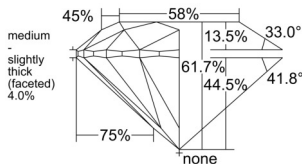

GIA®

FACSIMILE

GIA REPORT

1533252431

Verify this report at GIA.edu

GIA NATURAL DIAMOND DOSSIER®

August 28, 2025
GIA Report Number 1533252431
Shape and Cutting Style ..... Round Brilliant
Measurements ..... 4.90 - 4.93 x 3.03 mm

GRADING RESULTS

Carat Weight ..... 0.44 carat
Color Grade ..... H
Clarity Grade VVS1
Cut Grade ..... Excellent

ADDITIONAL GRADING INFORMATION

Polish ..... Excellent
Symmetry ..... Excellent
Fluorescence ..... Faint
Clarity Characteristics ..... Pinpoint, Feather
Inscription(s): GIA 1533252431

PROPORTIONS

Profile to actual proportions

GRADING SCALES

GIA COLOR SCALE	GIA CLARITY SCALE	GIA CUT SCALE
COLOREDNESS	FLAWLESS	EXCELLENT
D	FLAWLESS	
E	INTERNALLY FLAWLESS	VERY GOOD
F	VVS₁	
G	VVS₂	GOOD
H	VS₁	
I	VS₂	FAIR
J	SI₁	
K	SI₂	POOR
L	I₁	
M	I₂	
N	I₃	
O		
P		
Q		
R		
S		
T		
U		
V		
W		
X		
Y		
Z