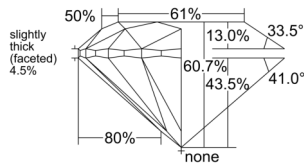

GIA®

FACSIMILE

GIA REPORT 1533284481

Verify this report at GIA.edu

GIA NATURAL DIAMOND DOSSIER®

September 01, 2025
GIA Report Number 1533284481
Shape and Cutting Style ..... Round Brilliant
Measurements ..... 4.48 - 4.50 x 2.72 mm

GRADING RESULTS

Carat Weight ..... 0.34 carat
Color Grade ..... G
Clarity Grade VS1
Cut Grade ..... Excellent

ADDITIONAL GRADING INFORMATION

Polish ..... Excellent
Symmetry ..... Excellent
Fluorescence ..... Faint
Clarity Characteristics..... Feather, Cloud, Needle, Pinpoint
Inscription(s): GIA 1533284481

PROPORTIONS

Profile to actual proportions