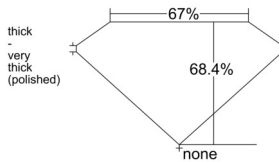

GIA®

FACSIMILE

GIA REPORT 1533293795

Verify this report at GIA.edu

GIA NATURAL DIAMOND DOSSIER®

September 03, 2025
GIA Report Number 1533293795
Shape and Cutting Style ..... **Cut-Cornered Rectangular Modified Brilliant**
Measurements ..... 5.17 x 4.10 x 2.81 mm

GRADING RESULTS

Carat Weight ..... 0.55 carat
Color Grade ..... G
Clarity Grade VS2

ADDITIONAL GRADING INFORMATION

Polish ..... Excellent
Symmetry ..... Excellent
Fluorescence ..... None
Clarity Characteristics ..... Crystal
Inscription(s): GIA 1533293795

PROPORTIONS

Profile not to actual proportions

GRADING SCALES

GIA COLOR SCALE		GIA CLARITY SCALE			
COLORLESS	D	VERY VERY SLIGHTLY INCLUDED	FLAWLESS		
	E		INTERNALLY FLAWLESS		
	F	VERY SLIGHTLY INCLUDED	VVS₁		
	G		VVS₂		
	H		VS₁		
	NEAR COLORLESS	I	SLIGHTLY INCLUDED	VS₂	
		J		SI₁	
		FAINT	K	INCLUDED	SI₂
			L		I₁
			M		I₂
VERT LIGHT			N	INCLUDED	I₃
			O		
			P		
	Q				
LIGHT	R				
	S				
	T				
	U				
	V				
	Z