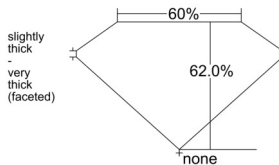

GIA®

FACSIMILE

GIA REPORT 1533378466

Verify this report at GIA.edu

GIA NATURAL DIAMOND DOSSIER®

September 19, 2025
GIA Report Number 1533378466
Shape and Cutting Style ..... Marquise Brilliant
Measurements ..... 6.64 x 3.57 x 2.21 mm

GRADING RESULTS

Carat Weight ..... 0.30 carat
Color Grade ..... E
Clarity Grade VVS1

ADDITIONAL GRADING INFORMATION

Polish ..... Excellent
Symmetry ..... Very Good
Fluorescence ..... None
Clarity Characteristics..... Feather, Cavity
Inscription(s): GIA 1533378466

PROPORTIONS

Profile not to actual proportions

GRADING SCALES

GIA COLOR SCALE		GIA CLARITY SCALE			
COLORLESS	D	VERY VERY SLIGHTLY INCLUDED	FLAWLESS		
	E		INTERNALLY FLAWLESS		
	F	VERY SLIGHTLY INCLUDED	VVS₁		
	G		VVS₂		
	H		VS₁		
	NEAR COLORLESS	I	SLIGHTLY INCLUDED	VS₂	
		J		SI₁	
		FAINT	K	INCLUDED	SI₂
			L		I₁
			M		I₂
VERT LIGHT	N	LIGHT	I₃		
	O				
	P				
	Q				
	R