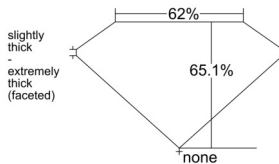

GIA®

FACSIMILE

GIA REPORT 1533409645

Verify this report at GIA.edu

GIA NATURAL DIAMOND DOSSIER®

October 13, 2025
GIA Report Number 1533409645
Shape and Cutting Style ..... Pear Brilliant
Measurements ..... 7.89 x 5.06 x 3.29 mm

GRADING RESULTS

Carat Weight ..... 0.80 carat
Color Grade ..... E
Clarity Grade SI2

ADDITIONAL GRADING INFORMATION

Polish ..... Excellent
Symmetry ..... Very Good
Fluorescence ..... Faint
Clarity Characteristics ..... Cloud, Crystal
Inscription(s): GIA 1533409645

PROPORTIONS

Profile not to actual proportions

GRADING SCALES

GIA COLOR SCALE		GIA CLARITY SCALE			
COLORLESS	D	VERY VERY SLIGHTLY INCLUDED	FLAWLESS		
	E		INTERNALLY FLAWLESS		
	F		VVS₁		
	NEAR COLORLESS	G	VERY SLIGHTLY INCLUDED	VVS₂	
		H		VS₁	
		FAINT	I	SLIGHTLY INCLUDED	VS₂
			J		SI₁
			K		SI₂
	LIGHT	L	INCLUDED	I₁	
		M		I₂	
N		I₃			
O					
P					
Q					
R					
S					
T					
U					
V					
W					
X					
Y					
Z