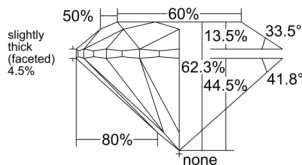

GIA®

FACSIMILE

GIA REPORT 1533435896

Verify this report at GIA.edu

GIA NATURAL DIAMOND DOSSIER®

September 15, 2025
GIA Report Number 1533435896
Shape and Cutting Style ..... Round Brilliant
Measurements ..... 4.87 - 4.90 x 3.05 mm

GRADING RESULTS

Carat Weight ..... 0.45 carat
Color Grade ..... D
Clarity Grade VVS1
Cut Grade ..... Excellent

ADDITIONAL GRADING INFORMATION

Polish ..... Excellent
Symmetry ..... Excellent
Fluorescence ..... None
Clarity Characteristics ..... Pinpoint, Cloud, Feather
Inscription(s): GIA 1533435896

PROPORTIONS

Profile to actual proportions