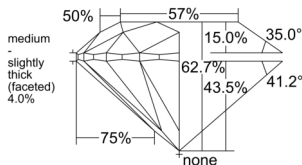

GIA®

FACSIMILE

GIA REPORT 1533437548

Verify this report at GIA.edu

GIA NATURAL DIAMOND DOSSIER®

September 18, 2025
GIA Report Number 1533437548
Shape and Cutting Style ..... Round Brilliant
Measurements ..... 5.36 - 5.39 x 3.37 mm

GRADING RESULTS

Carat Weight ..... 0.60 carat
Color Grade L
Clarity Grade VS1
Cut Grade ..... Excellent

ADDITIONAL GRADING INFORMATION

Polish ..... Excellent
Symmetry ..... Excellent
Fluorescence ..... Faint
Clarity Characteristics..... Crystal, Cloud, Pinpoint
Inscription(s): GIA 1533437548

PROPORTIONS

Profile to actual proportions