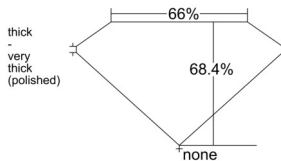

GIA®

FACSIMILE

GIA REPORT 1533471634

Verify this report at GIA.edu

GIA NATURAL DIAMOND DOSSIER®

September 19, 2025
GIA Report Number 1533471634
Shape and Cutting Style ..... **Cut-Cornered Rectangular Modified Brilliant**
Measurements ..... 5.02 x 4.00 x 2.73 mm

GRADING RESULTS

Carat Weight ..... 0.51 carat
Color Grade I
Clarity Grade VS1

ADDITIONAL GRADING INFORMATION

Polish ..... Excellent
Symmetry ..... Excellent
Fluorescence ..... None
Clarity Characteristics ..... Cloud, Crystal, Feather
Inscription(s): GIA 1533471634

PROPORTIONS

Profile not to actual proportions

GRADING SCALES

GIA COLOR SCALE		GIA CLARITY SCALE			
COLORLESS	D	VERY VERY SLIGHTLY INCLUDED	FLAWLESS		
	E		INTERNALLY FLAWLESS		
	F	VERY SLIGHTLY INCLUDED	VVS₁		
	G		VVS₂		
	H		VS₁		
	NEAR COLORLESS	I	SLIGHTLY INCLUDED	VS₂	
		J		SI₁	
		FAINT	K	INCLUDED	SI₂
			L		I₁
			M		I₂
VERT LIGHT	N	LIGHT	I₃		
	O				
	P				
	Q				
	R