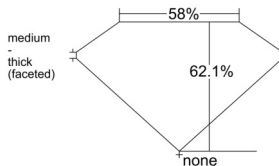

GIA®

FACSIMILE

GIA REPORT 1533478901

Verify this report at GIA.edu

GIA NATURAL DIAMOND DOSSIER®

September 20, 2025
GIA Report Number 1533478901
Shape and Cutting Style ..... Pear Brilliant
Measurements ..... 8.06 x 4.86 x 3.01 mm

GRADING RESULTS

Carat Weight ..... 0.70 carat
Color Grade ..... F
Clarity Grade SI1

ADDITIONAL GRADING INFORMATION

Polish ..... Excellent
Symmetry ..... Excellent
Fluorescence ..... None
Clarity Characteristics ..... Twinning Wisp, Crystal
Inscription(s): GIA 1533478901

PROPORTIONS

Profile not to actual proportions

GRADING SCALES

GIA COLOR SCALE		GIA CLARITY SCALE			
COLORLESS	D	VERY VERY SLIGHTLY INCLUDED	FLAWLESS		
	E		INTERNALLY FLAWLESS		
	F	VERY SLIGHTLY INCLUDED	VVS₁		
	G		VVS₂		
	H		VS₁		
	NEAR COLORLESS	I	SLIGHTLY INCLUDED	VS₂	
		J		SI₁	
		FAINT	K	INCLUDED	SI₂
			L		I₁
			M		I₂
VERT LIGHT	N	LIGHT	I₃		
	O				
	P				
	Q				
	R