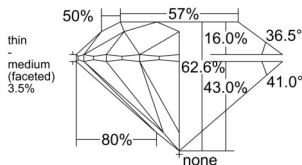

GIA®

FACSIMILE

GIA REPORT 1533483177

Verify this report at GIA.edu

GIA NATURAL DIAMOND DOSSIER®

September 20, 2025
GIA Report Number 1533483177
Shape and Cutting Style ..... Round Brilliant
Measurements ..... 5.74 - 5.76 x 3.60 mm

GRADING RESULTS

Carat Weight ..... 0.73 carat
Color Grade ..... D
Clarity Grade VS2
Cut Grade ..... Excellent

ADDITIONAL GRADING INFORMATION

Polish ..... Excellent
Symmetry ..... Excellent
Fluorescence ..... None
Clarity Characteristics..... Cloud, Feather, Crystal
Inscription(s): GIA 1533483177

PROPORTIONS

GRADING SCALES

GIA COLOR SCALE	GIA CLARITY SCALE	GIA CUT SCALE
COLOURLESS	FLAWLESS	EXCELLENT
D	INTERNALLY FLAWLESS	
E	VVS₁	VERY GOOD
F		
G	VVS₂	
H	VS₁	GOOD
I		
J	VS₂	
K	SI₁	FAIR
L		
M	SI₂	
N	I₁	POOR
O		
P	I₂	
Q	I₃	
R		
S		
T		
U		
V		
W		
X		
Y		
Z