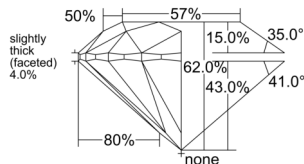

GIA®

FACSIMILE

GIA REPORT 1533494059

Verify this report at GIA.edu

GIA NATURAL DIAMOND DOSSIER®

September 23, 2025
GIA Report Number 1533494059
Shape and Cutting Style ..... Round Brilliant
Measurements ..... 3.85 - 3.88 x 2.40 mm

GRADING RESULTS

Carat Weight ..... 0.22 carat
Color Grade ..... E
Clarity Grade S11
Cut Grade ..... Excellent

ADDITIONAL GRADING INFORMATION

Polish ..... Excellent
Symmetry ..... Excellent
Fluorescence ..... None
Clarity Characteristics ..... Cloud
Inscription(s): GIA 1533494059

PROPORTIONS

Profile to actual proportions