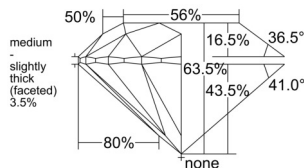

GIA®

FACSIMILE

GIA REPORT 1533515203

Verify this report at GIA.edu

GIA NATURAL DIAMOND DOSSIER®

September 22, 2025
GIA Report Number 1533515203
Shape and Cutting Style ..... Round Brilliant
Measurements ..... 5.35 - 5.40 x 3.41 mm

GRADING RESULTS

Carat Weight ..... 0.61 carat
Color Grade ..... G
Clarity Grade VS1
Cut Grade ..... Excellent

ADDITIONAL GRADING INFORMATION

Polish ..... Excellent
Symmetry ..... Excellent
Fluorescence ..... None
Clarity Characteristics ..... Cloud, Pinpoint
Inscription(s): GIA 1533515203

PROPORTIONS

Profile to actual proportions

GRADING SCALES

GIA COLOR SCALE

COLORLESS	D
	E
	F
	G
	H
	I
NEAR COLORLESS	J
	K
	L
Faint	M
	N
	O
	P
Very Light	Q
	R
	S
	T
	U
	V
Light	W
	X
	Y
	Z

GIA CLARITY SCALE

FLAWLESS	INTERNAL FLAWLESS	
		FLAWLESS
VERY VERY SLIGHTLY INCLUDED	VVS₁	
	VVS₂	
VERY SLIGHTLY INCLUDED	VS₁	
	VS₂	
SLIGHTLY INCLUDED	SI₁	
	SI₂	
INCLUDED	I₁	
	I₂	
	I₃	

GIA CUT SCALE

EXCELLENT
VERY GOOD
GOOD
FAIR
POOR