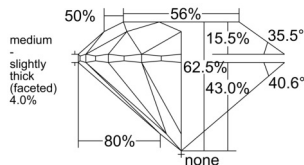

GIA®

FACSIMILE

GIA REPORT 1533534360

Verify this report at GIA.edu

GIA NATURAL DIAMOND DOSSIER®

September 25, 2025
GIA Report Number 1533534360
Shape and Cutting Style ..... Round Brilliant
Measurements ..... 4.71 - 4.74 x 2.95 mm

GRADING RESULTS

Carat Weight ..... 0.41 carat
Color Grade ..... D
Clarity Grade VVS2
Cut Grade ..... Excellent

ADDITIONAL GRADING INFORMATION

Polish ..... Excellent
Symmetry ..... Excellent
Fluorescence ..... Faint
Clarity Characteristics ..... Needle, Pinpoint
Inscription(s): GIA 1533534360

PROPORTIONS

Profile to actual proportions

GRADING SCALES

GIA COLOR SCALE

COLORLESS	D
	E
	F
	G
	H
	I
	J
NEAR COLORLESS	K
	L
FAIN	M
	N
	O
	P
VERY LIGHT	Q
	R
	S
	T
	U
	V
	W
	X
	Y
LIGHT	Z

GIA CLARITY SCALE

	FLAWLESS
	INTERNALLY FLAWLESS
VERY VERY SLIGHTLY INCLUDED	VVS₁
	VVS₂
VERY SLIGHTLY INCLUDED	VS₁
	VS₂
SLIGHTLY INCLUDED	SI₁
	SI₂
	I₁
	I₂
INCLUDED	I₃

GIA CUT SCALE

	EXCELLENT
	VERY GOOD
	GOOD
	FAIR
	POOR