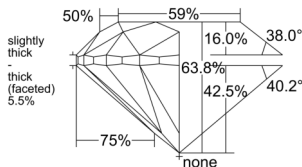

GIA®

FACSIMILE

GIA REPORT 1533557751

Verify this report at GIA.edu

GIA NATURAL DIAMOND DOSSIER®

September 27, 2025
GIA Report Number 1533557751
Shape and Cutting Style ..... Round Brilliant
Measurements ..... 5.50 - 5.56 x 3.53 mm

GRADING RESULTS

Carat Weight ..... 0.70 carat
Color Grade ..... G
Clarity Grade VS1
Cut Grade ..... Very Good

ADDITIONAL GRADING INFORMATION

Polish ..... Excellent
Symmetry ..... Very Good
Fluorescence ..... Strong Blue
Clarity Characteristics ..... Crystal, Feather
Inscription(s): GIA 1533557751

PROPORTIONS

Profile to actual proportions