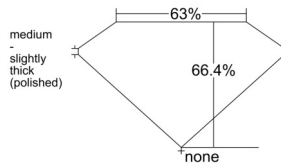

GIA®

FACSIMILE

GIA REPORT 1533563062

Verify this report at GIA.edu

GIA NATURAL DIAMOND DOSSIER®

September 26, 2025
GIA Report Number 1533563062
Shape and Cutting Style ..... Emerald Cut
Measurements ..... 5.90 x 4.13 x 2.74 mm

GRADING RESULTS

Carat Weight ..... 0.65 carat
Color Grade ..... F
Clarity Grade VS1

ADDITIONAL GRADING INFORMATION

Polish ..... Excellent
Symmetry ..... Excellent
Fluorescence ..... Medium Blue
Clarity Characteristics..... Crystal, Cloud, Needle, Pinpoint
Inscription(s): GIA 1533563062

PROPORTIONS

Profile not to actual proportions

GRADING SCALES

GIA COLOR SCALE		GIA CLARITY SCALE			
COLORLESS	D	VERY VERY SLIGHTLY INCLUDED	FLAWLESS		
	E		INTERNALLY FLAWLESS		
	F	VERY SLIGHTLY INCLUDED	VVS₁		
	G		VVS₂		
	H		VS₁		
	NEAR COLORLESS	I	SLIGHTLY INCLUDED	VS₂	
		J		SI₁	
		FAINT	K	INCLUDED	SI₂
			L		I₁
			M		I₂
VERT LIGHT	N	LIGHT	I₃		
	O				
	P				
	Q				
	R