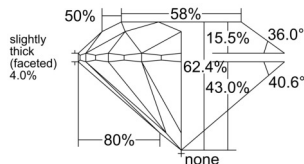

GIA®

FACSIMILE

GIA REPORT 1533564869

Verify this report at GIA.edu

GIA NATURAL DIAMOND DOSSIER®

September 27, 2025
GIA Report Number 1533564869
Shape and Cutting Style ..... Round Brilliant
Measurements ..... 5.22 - 5.25 x 3.27 mm

GRADING RESULTS

Carat Weight ..... 0.56 carat
Color Grade ..... H
Clarity Grade VS1
Cut Grade ..... Excellent

ADDITIONAL GRADING INFORMATION

Polish ..... Excellent
Symmetry ..... Excellent
Fluorescence ..... None
Clarity Characteristics ..... Crystal
Inscription(s): GIA 1533564869

PROPORTIONS

Profile to actual proportions