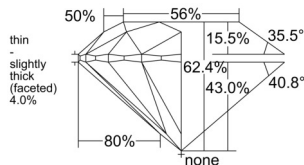

GIA®

FACSIMILE

GIA REPORT 1533582356

Verify this report at GIA.edu

GIA NATURAL DIAMOND DOSSIER®

September 30, 2025
GIA Report Number 1533582356
Shape and Cutting Style ..... Round Brilliant
Measurements ..... 5.49 - 5.50 x 3.43 mm

GRADING RESULTS

Carat Weight ..... 0.64 carat
Color Grade ..... D
Clarity Grade VVS2
Cut Grade ..... Excellent

ADDITIONAL GRADING INFORMATION

Polish ..... Excellent
Symmetry ..... Excellent
Fluorescence ..... None
Clarity Characteristics..... Pinpoint, Indented Natural
Inscription(s): GIA 1533582356

PROPORTIONS

GRADING SCALES

GIA COLOR SCALE

COLORLESS	D
	E
	F
	G
	H
	I
	J
NEAR COLORLESS	K
	L
Faint	M
	N
	O
	P
Very Light	Q
	R
	S
	T
	U
	V
Light	W
	X
	Y
	Z

GIA CLARITY SCALE

FLAWLESS	INTERNAL FLAWLESS	
		FLAWLESS
VERY VERY SLIGHTLY INCLUDED	VVS₁	
	VVS₂	
VERY SLIGHTLY INCLUDED	VS₁	
	VS₂	
SLIGHTLY INCLUDED	SI₁	
	SI₂	
INCLUDED	I₁	
	I₂	
	I₃	

GIA CUT SCALE

EXCELLENT
VERY GOOD
GOOD
FAIR
POOR