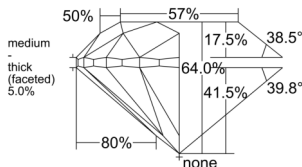

GIA®

FACSIMILE

GIA REPORT 1533588739

Verify this report at GIA.edu

GIA NATURAL DIAMOND DOSSIER®

October 01, 2025
GIA Report Number 1533588739
Shape and Cutting Style ..... Round Brilliant
Measurements ..... 5.75 - 5.81 x 3.70 mm

GRADING RESULTS

Carat Weight ..... 0.80 carat
Color Grade ..... D
Clarity Grade VS2
Cut Grade ..... Very Good

ADDITIONAL GRADING INFORMATION

Polish ..... Excellent
Symmetry ..... Very Good
Fluorescence ..... None
Clarity Characteristics..... Crystal, Cloud, Feather
Inscription(s): GIA 1533588739

PROPORTIONS

Profile to actual proportions

GRADING SCALES

GIA COLOR SCALE

COLOURLESS	D
	E
	F
	G
	H
	I
	J
NEAR COLOURLESS	K
	L
Faint	M
	N
	O
	P
	Q
	R
	S
	T
	U
	V
	W
	X
	Y
Light	Z

GIA CLARITY SCALE

FLAWLESS	VERY VERY SLIGHTLY INCLUDED	VS₁	VS₂	VS₁	SI₁	SI₂	I₁	I₂	I₃	
										FLAWLESS
INTERNALLY FLAWLESS	VERY SLIGHTLY INCLUDED									

GIA CUT SCALE

EXCELLENT
VERY GOOD
GOOD
FAIR
POOR