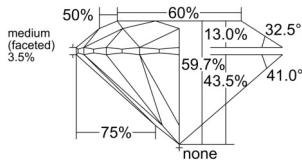

GIA®

FACSIMILE

GIA REPORT 1533592916

Verify this report at GIA.edu

GIA NATURAL DIAMOND DOSSIER®

September 30, 2025
GIA Report Number 1533592916
Shape and Cutting Style ..... Round Brilliant
Measurements ..... 4.40 - 4.41 x 2.63 mm

GRADING RESULTS

Carat Weight ..... 0.31 carat
Color Grade ..... E
Clarity Grade VVS1
Cut Grade ..... Excellent

ADDITIONAL GRADING INFORMATION

Polish ..... Excellent
Symmetry ..... Excellent
Fluorescence ..... None
Clarity Characteristics ..... Pinpoint
Inscription(s): GIA 1533592916

PROPORTIONS

Profile to actual proportions

GRADING SCALES

GIA COLOR SCALE	GIA CLARITY SCALE	GIA CUT SCALE
D	FLAWLESS	EXCELLENT
E	INTERNALLY FLAWLESS	
F	VVS₁	VERY GOOD
G		
H	VS₁	GOOD
I		
J	SI₁	FAIR
K		
L	I₁	POOR
M		
N	I₂	
O		
P	I₃	
Q		
R		
S		
T		
U		
V		
W		
X		
Y		
Z