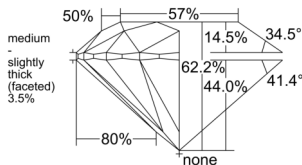

GIA®

FACSIMILE

GIA REPORT 1533596376

Verify this report at GIA.edu

GIA NATURAL DIAMOND DOSSIER®

October 03, 2025
GIA Report Number 1533596376
Shape and Cutting Style ..... Round Brilliant
Measurements ..... 4.42 - 4.44 x 2.76 mm

GRADING RESULTS

Carat Weight ..... 0.33 carat
Color Grade ..... D
Clarity Grade VS2
Cut Grade ..... Excellent

ADDITIONAL GRADING INFORMATION

Polish ..... Excellent
Symmetry ..... Excellent
Fluorescence ..... None
Clarity Characteristics ..... Crystal
Inscription(s): GIA 1533596376

PROPORTIONS

GRADING SCALES

GIA COLOR SCALE	GIA CLARITY SCALE	GIA CUT SCALE	
D	FLAWLESS	EXCELLENT	
E	INTERNALLY FLAWLESS		
F		VVS₁	VERY GOOD
G	VVS₂		
H	VS₁	GOOD	
I	VS₂		
J	SI₁	FAIR	
K	SI₂		
L	I₁	POOR	
M	I₂		
N	I₃		
O			
P			
Q			
R			
S			
T			
U			
V			
W			
X			
Y			
Z