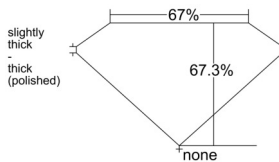

GIA®

FACSIMILE

GIA REPORT 1533617003

Verify this report at GIA.edu

GIA NATURAL DIAMOND DOSSIER®

October 04, 2025
GIA Report Number 1533617003
Shape and Cutting Style ..... **Cut-Cornered Rectangular Modified Brilliant**
Measurements ..... 5.26 x 4.19 x 2.82 mm

GRADING RESULTS

Carat Weight ..... 0.54 carat
Color Grade ..... D
Clarity Grade VS1

ADDITIONAL GRADING INFORMATION

Polish ..... Excellent
Symmetry ..... Very Good
Fluorescence ..... None
Clarity Characteristics ..... Cloud
Inscription(s): GIA 1533617003

PROPORTIONS

Profile not to actual proportions

GRADING SCALES

GIA COLOR SCALE		GIA CLARITY SCALE			
COLORLESS	D	VERY VERY SLIGHTLY INCLUDED	FLAWLESS		
	E		INTERNALLY FLAWLESS		
	F	VERY SLIGHTLY INCLUDED	VVS₁		
	G		VVS₂		
	H		VS₁		
	NEAR COLORLESS	I	SLIGHTLY INCLUDED	VS₂	
		J		SI₁	
		FAINT	K	INCLUDED	SI₂
			L		I₁
			M		I₂
VERT LIGHT	N	LIGHT	I₃		
	O				
	P				
	Q				
	R