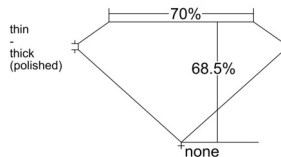

GIA®

FACSIMILE

GIA REPORT 1533635704

Verify this report at GIA.edu

GIA NATURAL DIAMOND DOSSIER®

October 04, 2025
GIA Report Number 1533635704
Shape and Cutting Style ..... **Cut-Cornered Rectangular Modified Brilliant**
Measurements ..... 5.44 x 3.99 x 2.73 mm

GRADING RESULTS

Carat Weight ..... 0.50 carat
Color Grade ..... E
Clarity Grade VVS2

ADDITIONAL GRADING INFORMATION

Polish ..... Excellent
Symmetry ..... Very Good
Fluorescence ..... None
Clarity Characteristics..... **Cloud, Needle, Pinpoint, Feather**
Inscription(s): GIA 1533635704

PROPORTIONS

Profile not to actual proportions

GRADING SCALES

GIA COLOR SCALE		GIA CLARITY SCALE			
COLORLESS	D	VERY VERY SLIGHTLY INCLUDED	FLAWLESS		
	E		INTERNALLY FLAWLESS		
	F	VERY SLIGHTLY INCLUDED	VVS₁		
	G		VVS₂		
	H		VS₁		
	NEAR COLORLESS	I	SLIGHTLY INCLUDED	VS₂	
		J		SI₁	
		FAINT	K	INCLUDED	SI₂
			L		I₁
			M		I₂
VERT LIGHT	N	LIGHT	I₃		
	O				
	P				
	Q				
	R