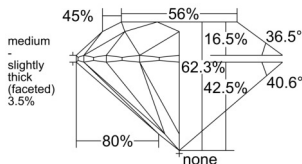

GIA®

FACSIMILE

GIA REPORT 1533645624

Verify this report at GIA.edu

GIA NATURAL DIAMOND DOSSIER®

October 07, 2025
GIA Report Number 1533645624
Shape and Cutting Style ..... Round Brilliant
Measurements ..... 5.41 - 5.43 x 3.37 mm

GRADING RESULTS

Carat Weight ..... 0.61 carat
Color Grade ..... E
Clarity Grade VVS2
Cut Grade ..... Excellent

ADDITIONAL GRADING INFORMATION

Polish ..... Excellent
Symmetry ..... Excellent
Fluorescence ..... None
Clarity Characteristics ..... Pinpoint
Inscription(s): GIA 1533645624

PROPORTIONS

Profile to actual proportions

GRADING SCALES

GIA COLOR SCALE

COLOURLESS	D
	E
	F
	G
	H
	I
	J
NEAR COLOURLESS	K
	L
FAIN	M
	N
	O
	P
VERY LIGHT	Q
	R
	S
	T
	U
	V
	W
	X
	Y
LIGHT	Z

GIA CLARITY SCALE

FLAWLESS	INTERNAL FLAWLESS	
		FLAWLESS
VERY VERY SLIGHTLY INCLUDED	VVS₁	
	VVS₂	
VERY SLIGHTLY INCLUDED	VS₁	
	VS₂	
SLIGHTLY INCLUDED	SI₁	
	SI₂	
INCLUDED	I₁	
	I₂	
	I₃	

GIA CUT SCALE

EXCELLENT
VERY GOOD
GOOD
FAIR
POOR