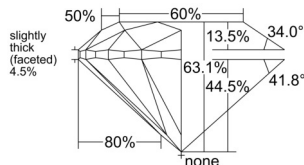

GIA®

FACSIMILE

GIA REPORT 1533662204

Verify this report at GIA.edu

GIA NATURAL DIAMOND DOSSIER®

October 08, 2025
GIA Report Number 1533662204
Shape and Cutting Style ..... Round Brilliant
Measurements ..... 6.06 - 6.14 x 3.85 mm

GRADING RESULTS

Carat Weight ..... 0.90 carat
Color Grade ..... G
Clarity Grade VS1
Cut Grade ..... Excellent

ADDITIONAL GRADING INFORMATION

Polish ..... Excellent
Symmetry ..... Very Good
Fluorescence ..... None
Clarity Characteristics..... Cloud, Crystal, Indented Natural
Inscription(s): GIA 1533662204

PROPORTIONS

Profile to actual proportions