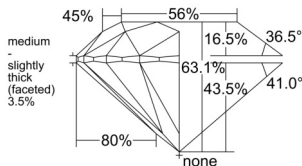

GIA®

FACSIMILE

GIA REPORT 1533673071

Verify this report at GIA.edu

GIA NATURAL DIAMOND DOSSIER®

October 11, 2025
GIA Report Number 1533673071
Shape and Cutting Style ..... Round Brilliant
Measurements ..... 5.63 - 5.67 x 3.57 mm

GRADING RESULTS

Carat Weight ..... 0.70 carat
Color Grade ..... E
Clarity Grade S11
Cut Grade ..... Excellent

ADDITIONAL GRADING INFORMATION

Polish ..... Excellent
Symmetry ..... Excellent
Fluorescence ..... None
Clarity Characteristics ..... Cloud
Inscription(s): GIA 1533673071

PROPORTIONS

GRADING SCALES

GIA COLOR SCALE	GIA CLARITY SCALE	GIA CUT SCALE	
D	FLAWLESS	EXCELLENT	
E	INTERNALLY FLAWLESS		
F		VVS₁	VERY GOOD
G	VVS₂		
H	VS₁	GOOD	
I	VS₂		
J	S1₁	FAIR	
K	S1₂		
L	I₁	POOR	
M	I₂		
N	I₃		
O			
P			
Q			
R			
S			
T			
U			
V			
W			
X			
Y			
Z