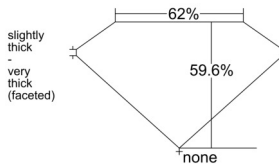

GIA®

FACSIMILE

GIA REPORT 1533685183

Verify this report at GIA.edu

GIA NATURAL DIAMOND DOSSIER®

October 10, 2025
GIA Report Number 1533685183
Shape and Cutting Style ..... Heart Brilliant
Measurements ..... 5.58 x 6.62 x 3.95 mm

GRADING RESULTS

Carat Weight ..... 0.86 carat
Color Grade ..... D
Clarity Grade SI2

ADDITIONAL GRADING INFORMATION

Polish ..... Excellent
Symmetry ..... Excellent
Fluorescence ..... None
Clarity Characteristics ..... Crystal, Cloud
Inscription(s): GIA 1533685183

PROPORTIONS

Profile not to actual proportions

GRADING SCALES

GIA COLOR SCALE		GIA CLARITY SCALE			
COLORLESS	D	VERY VERY SLIGHTLY INCLUDED	FLAWLESS		
	E		INTERNALLY FLAWLESS		
	F		VVS₁		
	NEAR COLORLESS	G	VVS₂		
		H	VERY SLIGHTLY INCLUDED	VS₁	
		I		VS₂	
		FAINT	J	SLIGHTLY INCLUDED	SI₁
			K		SI₂
	L		INCLUDED		I₁
	M			I₂	
VERT LIGHT	N		INCLUDED	I₃	
	O				
	P				
	Q				
	R				
LIGHT	S				
	T				
	U				
	V				
	W				
X					
Y					
Z