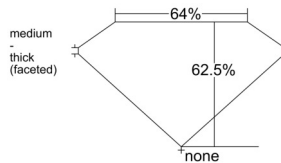

GIA®

FACSIMILE

GIA REPORT 1533688661

Verify this report at GIA.edu

GIA NATURAL DIAMOND DOSSIER®

October 10, 2025
GIA Report Number 1533688661
Shape and Cutting Style ..... Marquise Brilliant
Measurements ..... 6.52 x 3.60 x 2.25 mm

GRADING RESULTS

Carat Weight ..... 0.30 carat
Color Grade ..... F
Clarity Grade VVS1

ADDITIONAL GRADING INFORMATION

Polish ..... Excellent
Symmetry ..... Very Good
Fluorescence ..... Faint
Clarity Characteristics..... Pinpoint, Cavity, Feather
Inscription(s): GIA 1533688661

PROPORTIONS

Profile not to actual proportions

GRADING SCALES

GIA COLOR SCALE		GIA CLARITY SCALE			
COLORLESS	D	VERY VERY SLIGHTLY INCLUDED	FLAWLESS		
	E		INTERNALLY FLAWLESS		
	F	VERY SLIGHTLY INCLUDED	VVS₁		
	G		VVS₂		
	H		VS₁		
	NEAR COLORLESS	I	SLIGHTLY INCLUDED	VS₂	
		J		SI₁	
		FAINT	K	INCLUDED	SI₂
			L		I₁
	M		I₂		
VERTICALLY COLORLESS	N		INCLUDED	I₃	
	O				
	P				
	Q				
LIGHT	R				
	S				
	T				
	U				
	V				
	W				
	X				
	Y				
	Z