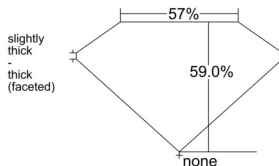

GIA®

FACSIMILE

GIA REPORT 1533699560

Verify this report at GIA.edu

GIA NATURAL DIAMOND DOSSIER®

October 14, 2025
GIA Report Number 1533699560
Shape and Cutting Style ..... Pear Brilliant
Measurements ..... 8.12 x 5.26 x 3.11 mm

GRADING RESULTS

Carat Weight ..... 0.80 carat
Color Grade L
Clarity Grade VVS1

ADDITIONAL GRADING INFORMATION

Polish ..... Excellent
Symmetry ..... Very Good
Fluorescence ..... Strong Blue
Clarity Characteristics ..... Cloud, Pinpoint
Inscription(s): GIA 1533699560

PROPORTIONS

Profile not to actual proportions

GRADING SCALES

GIA COLOR SCALE		GIA CLARITY SCALE			
COLORLESS	D	VERY VERY SLIGHTLY INCLUDED	FLAWLESS		
	E		INTERNALLY FLAWLESS		
	F		VVS₁		
	NEAR COLORLESS	G	VERY SLIGHTLY INCLUDED	VVS₂	
		H		VS₁	
		FANT	I	SLIGHTLY INCLUDED	VS₂
			J		SI₁
	LIGHT	K	INCLUDED	SI₂	
		L		I₁	
		M		I₂	
N		NOT GRADED	I₃		
O					
P					
Q					
R					
S					
T					
U					
V					
W					
X					
Y					
Z