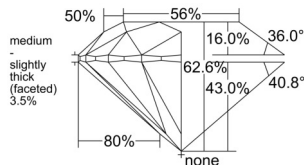

GIA®

FACSIMILE

GIA REPORT 1533703386

Verify this report at GIA.edu

GIA NATURAL DIAMOND DOSSIER®

October 10, 2025
GIA Report Number 1533703386
Shape and Cutting Style ..... Round Brilliant
Measurements ..... 5.26 - 5.28 x 3.30 mm

GRADING RESULTS

Carat Weight ..... 0.56 carat
Color Grade ..... E
Clarity Grade VVS1
Cut Grade ..... Excellent

ADDITIONAL GRADING INFORMATION

Polish ..... Excellent
Symmetry ..... Excellent
Fluorescence ..... Faint
Clarity Characteristics ..... Pinpoint
Inscription(s): GIA 1533703386

PROPORTIONS

GRADING SCALES

GIA COLOR SCALE

COLORLESS	D
	E
	F
	G
	H
	I
	J
NEAR COLORLESS	K
	L
FAIN	M
	N
	O
	P
VERY LIGHT	R
	S
	T
	U
	V
	W
	X
	Y
LIGHT	Z

GIA CLARITY SCALE

FLAWLESS	INTERNAL FLAWLESS	
		EXCELLENT
VERY VERY SLIGHTLY INCLUDED	VVS₁	
	VVS₂	
VERY SLIGHTLY INCLUDED	VS₁	
	VS₂	
SLIGHTLY INCLUDED	SI₁	
	SI₂	
INCLUDED	I₁	
	I₂	
	I₃	
POOR		

GIA CUT SCALE

EXCELLENT
VERY GOOD
GOOD
FAIR
POOR