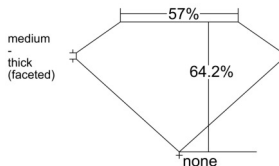

GIA®

FACSIMILE

GIA REPORT 1533704081

Verify this report at GIA.edu

GIA NATURAL DIAMOND DOSSIER®

October 23, 2025
GIA Report Number 1533704081
Shape and Cutting Style ..... Oval Brilliant
Measurements ..... 6.57 x 5.05 x 3.24 mm

GRADING RESULTS

Carat Weight ..... 0.70 carat
Color Grade ..... G
Clarity Grade VS1

ADDITIONAL GRADING INFORMATION

Polish ..... Very Good
Symmetry ..... Good
Fluorescence ..... None
Clarity Characteristics..... Feather, Indented Natural, Pinpoint
Inscription(s): GIA 1533704081

PROPORTIONS

Profile not to actual proportions

GRADING SCALES

GIA COLOR SCALE		GIA CLARITY SCALE			
COLORLESS	D	VERY VERY SLIGHTLY INCLUDED	FLAWLESS		
	E		INTERNALLY FLAWLESS		
	F	VERY SLIGHTLY INCLUDED	VVS₁		
	G		VVS₂		
	H		VS₁		
	NEAR COLORLESS	I	SLIGHTLY INCLUDED	VS₂	
		J		SI₁	
		FAINT	K	INCLUDED	SI₂
			L		I₁
			M		I₂
VERTICALLY LIGHT	N	LIGHT	I₃		
	O				
	P				
	Q				
	R