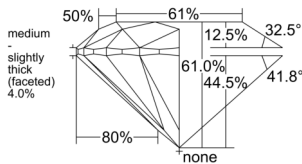

GIA®

FACSIMILE

GIA REPORT 1533707653

Verify this report at GIA.edu

GIA NATURAL DIAMOND DOSSIER®

October 11, 2025
GIA Report Number 1533707653
Shape and Cutting Style ..... Round Brilliant
Measurements ..... 4.98 - 5.00 x 3.04 mm

GRADING RESULTS

Carat Weight ..... 0.46 carat
Color Grade ..... E
Clarity Grade S11
Cut Grade ..... Excellent

ADDITIONAL GRADING INFORMATION

Polish ..... Excellent
Symmetry ..... Excellent
Fluorescence ..... Strong Blue
Clarity Characteristics..... Crystal, Feather, Cloud
Inspection(s): GIA 1533707653

PROPORTIONS

Profile to actual proportions