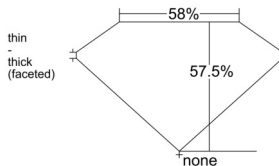

GIA®

FACSIMILE

GIA REPORT 1533718772

Verify this report at GIA.edu

GIA NATURAL DIAMOND DOSSIER®

October 13, 2025
GIA Report Number 1533718772
Shape and Cutting Style ..... Heart Brilliant
Measurements ..... 4.79 x 5.61 x 3.22 mm

GRADING RESULTS

Carat Weight ..... 0.51 carat
Color Grade ..... D
Clarity Grade SI1

ADDITIONAL GRADING INFORMATION

Polish ..... Excellent
Symmetry ..... Excellent
Fluorescence ..... None
Clarity Characteristics..... Crystal, Indented Natural
Inspection(s): GIA 1533718772

PROPORTIONS

Profile not to actual proportions

GRADING SCALES

GIA COLOR SCALE		GIA CLARITY SCALE	
COLORLESS	D	VERY VERY SLIGHTLY INCLUDED	FLAWLESS
	E		INTERNALLY FLAWLESS
	F		VVS₁
	G		VVS₂
	H		VS₁
	I		VS₂
	J		SI₁
	K		SI₂
	L		I₁
	M		I₂
NEAR COLORLESS	N	SLIGHTLY INCLUDED	I₃
	O		
	P		
	Q		
FAINT	R		
	S		
	T		
	U		
VERT LIGHT	V		
	W		
	X		
	Y		
LIGHT	Z