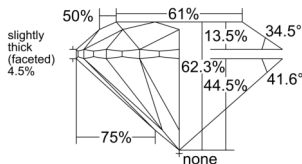

GIA®

FACSIMILE

GIA REPORT 1533751005

Verify this report at GIA.edu

GIA NATURAL DIAMOND DOSSIER®

October 15, 2025
GIA Report Number 1533751005
Shape and Cutting Style ..... Round Brilliant
Measurements ..... 5.33 - 5.37 x 3.33 mm

GRADING RESULTS

Carat Weight ..... 0.60 carat
Color Grade ..... F
Clarity Grade S11
Cut Grade ..... Excellent

ADDITIONAL GRADING INFORMATION

Polish ..... Excellent
Symmetry ..... Excellent
Fluorescence ..... None
Clarity Characteristics ..... Cloud, Crystal
Inscription(s): GIA 1533751005

PROPORTIONS

Profile to actual proportions