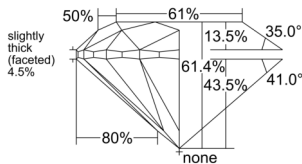

GIA®

FACSIMILE

GIA REPORT 1533751091

Verify this report at GIA.edu

GIA NATURAL DIAMOND DOSSIER®

October 15, 2025
GIA Report Number 1533751091
Shape and Cutting Style ..... Round Brilliant
Measurements ..... 5.37 - 5.41 x 3.31 mm

GRADING RESULTS

Carat Weight ..... 0.60 carat
Color Grade ..... F
Clarity Grade VS1
Cut Grade ..... Excellent

ADDITIONAL GRADING INFORMATION

Polish ..... Excellent
Symmetry ..... Excellent
Fluorescence ..... None
Clarity Characteristics..... Cloud, Crystal, Needle, Pinpoint
Inscription(s): GIA 1533751091

PROPORTIONS

Profile to actual proportions