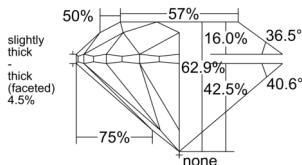

GIA®

FACSIMILE

GIA REPORT 1533762941

Verify this report at GIA.edu

GIA NATURAL DIAMOND DOSSIER®

October 17, 2025
GIA Report Number 1533762941
Shape and Cutting Style ..... Round Brilliant
Measurements ..... 6.06 - 6.12 x 3.83 mm

GRADING RESULTS

Carat Weight ..... 0.90 carat
Color Grade ..... E
Clarity Grade VS2
Cut Grade ..... Very Good

ADDITIONAL GRADING INFORMATION

Polish ..... Excellent
Symmetry ..... Very Good
Fluorescence ..... None
Clarity Characteristics..... Cloud, Crystal, Feather
Inscription(s): GIA 1533762941

PROPORTIONS

Profile to actual proportions