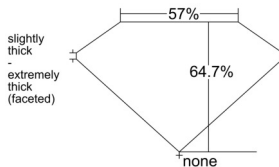

GIA®

FACSIMILE

GIA REPORT 1533772879

Verify this report at GIA.edu

GIA NATURAL DIAMOND DOSSIER®

October 17, 2025
GIA Report Number 1533772879
Shape and Cutting Style ..... Marquise Brilliant
Measurements ..... 8.45 x 4.00 x 2.59 mm

GRADING RESULTS

Carat Weight ..... 0.50 carat
Color Grade ..... F
Clarity Grade VS1

ADDITIONAL GRADING INFORMATION

Polish ..... Excellent
Symmetry ..... Good
Fluorescence ..... None
Clarity Characteristics ..... Feather, Needle
Inscription(s): GIA 1533772879

PROPORTIONS

Profile not to actual proportions

GRADING SCALES

GIA COLOR SCALE		GIA CLARITY SCALE			
COLORLESS	D	VERY VERY SLIGHTLY INCLUDED	FLAWLESS		
	E		INTERNALLY FLAWLESS		
	F	VERY SLIGHTLY INCLUDED	VS₁		
	G		VS₂		
	H		VS₁		
	NEAR COLORLESS	I	SLIGHTLY INCLUDED	VS₂	
		J		SI₁	
		FAINT	K	INCLUDED	SI₂
			L		I₁
			M		I₂
VERT LIGHT	N	INCLUDED	I₃		
	O				
	P				
	Q				
	R				
LIGHT	S				
	T				
	U				
	V				
	W				
	X				
	Y				
	Z