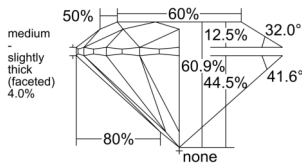

GIA®

FACSIMILE

GIA REPORT 1533844739

Verify this report at GIA.edu

GIA NATURAL DIAMOND DOSSIER®

October 31, 2025
GIA Report Number 1533844739
Shape and Cutting Style ..... Round Brilliant
Measurements ..... 4.85 - 4.88 x 2.96 mm

GRADING RESULTS

Carat Weight ..... 0.42 carat
Color Grade ..... E
Clarity Grade S11
Cut Grade ..... Excellent

ADDITIONAL GRADING INFORMATION

Polish ..... Excellent
Symmetry ..... Very Good
Fluorescence ..... None
Clarity Characteristics ..... Crystal, Feather
Inscription(s): GIA 1533844739

PROPORTIONS

Profile to actual proportions