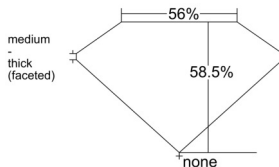

GIA®

FACSIMILE

GIA REPORT 1533859096

Verify this report at GIA.edu

GIA NATURAL DIAMOND DOSSIER®

November 03, 2025
GIA Report Number 1533859096
Shape and Cutting Style ..... Heart Brilliant
Measurements ..... 5.02 x 5.88 x 3.44 mm

GRADING RESULTS

Carat Weight ..... 0.60 carat
Color Grade ..... G
Clarity Grade VS2

ADDITIONAL GRADING INFORMATION

Polish ..... Excellent
Symmetry ..... Very Good
Fluorescence ..... None
Clarity Characteristics ..... Feather
Inscription(s): GIA 1533859096

PROPORTIONS

Profile not to actual proportions

GRADING SCALES

GIA COLOR SCALE		GIA CLARITY SCALE			
COLORLESS	D	VERY VERY SLIGHTLY INCLUDED	FLAWLESS		
	E		INTERNALLY FLAWLESS		
	F		VS₁		
	NEAR COLORLESS	G	VERY SLIGHTLY INCLUDED	VS₂	
		H		VS₁	
		FAINT	I	SLIGHTLY INCLUDED	VS₂
			J		SI₁
	K		SI₂		
	LIGHT		L	INCLUDED	I₁
			M		I₂
N			I₃		
O					
P					
Q					
R