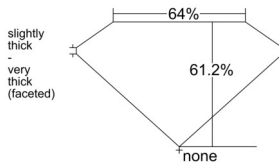

GIA®

FACSIMILE

GIA REPORT 1533877287

Verify this report at GIA.edu

GIA NATURAL DIAMOND DOSSIER®

November 03, 2025
GIA Report Number 1533877287
Shape and Cutting Style ..... Marquise Brilliant
Measurements ..... 6.55 x 3.58 x 2.19 mm

GRADING RESULTS

Carat Weight ..... 0.30 carat
Color Grade ..... E
Clarity Grade VS1

ADDITIONAL GRADING INFORMATION

Polish ..... Excellent
Symmetry ..... Very Good
Fluorescence ..... None
Clarity Characteristics..... Crystal, Feather, Pinpoint
Inscription(s): GIA 1533877287

PROPORTIONS

Profile not to actual proportions

GRADING SCALES

GIA COLOR SCALE		GIA CLARITY SCALE			
COLORLESS	D	VERY VERY SLIGHTLY INCLUDED	FLAWLESS		
	E		INTERNALLY FLAWLESS		
	F	VERY SLIGHTLY INCLUDED	VS₁		
	G		VS₂		
	H		VS₁		
	NEAR COLORLESS	I	SLIGHTLY INCLUDED	SI₁	
		J		SI₂	
		FAINT	K	INCLUDED	I₁
			L		I₂
			M		I₃
VERT LIGHT	N				
	O				
	P				
	Q				
	R				
	S				
	T				
LIGHT	U				
	V				
	W				
	X				
Y					
Z